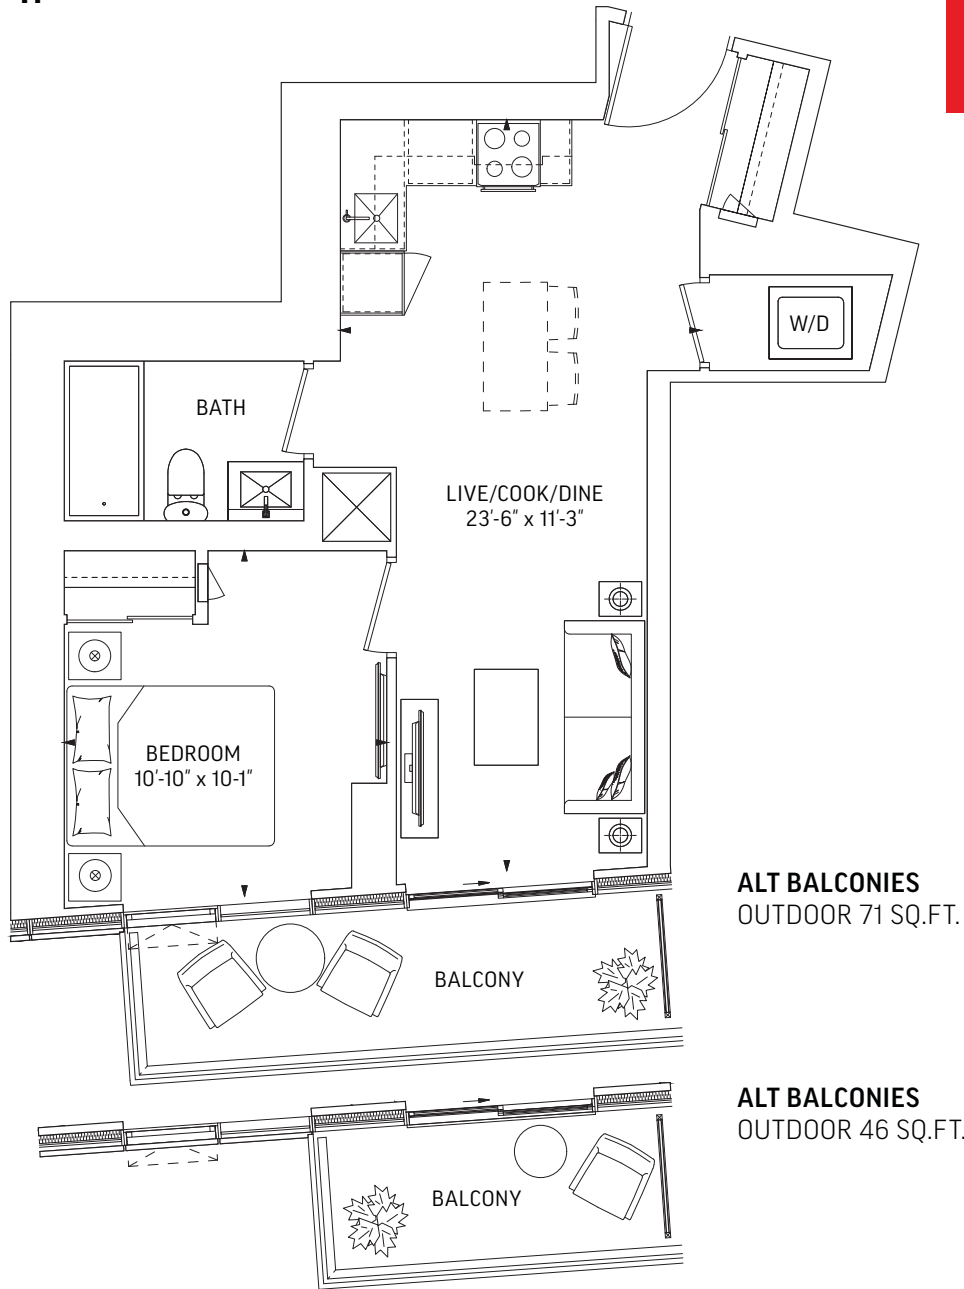

Q522 • 1 BEDROOM

522 SQ.FT. OUTDOOR 71 SQ.FT.
TOTAL 593 SQ.FT.

ALT BALCONIES
 OUTDOOR 71 SQ.FT.

ALT BALCONIES
 OUTDOOR 46 SQ.FT.

LEVEL 7-19

LEVEL 20-29, 31

LEVEL 30

LEVEL 32-59