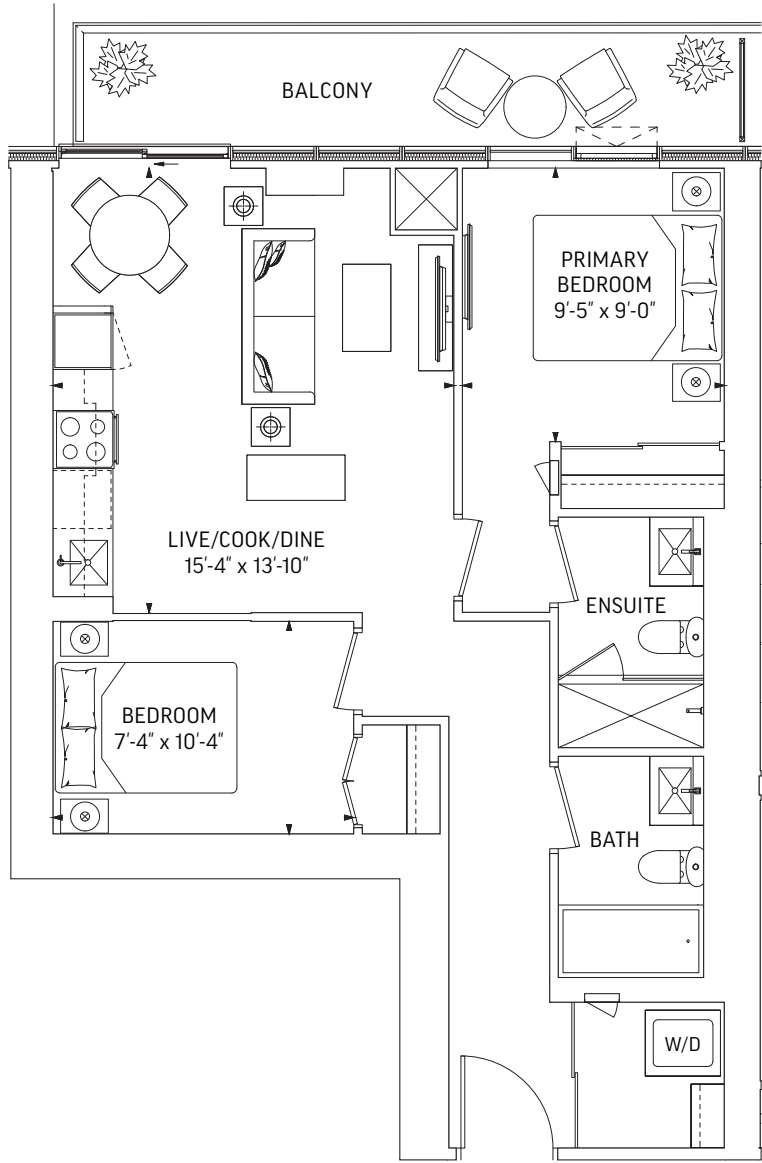

Q737 • 2 BEDROOM

737 SQ.FT. OUTDOOR 89 SQ.FT.
TOTAL 826 SQ.FT.

LEVEL 5