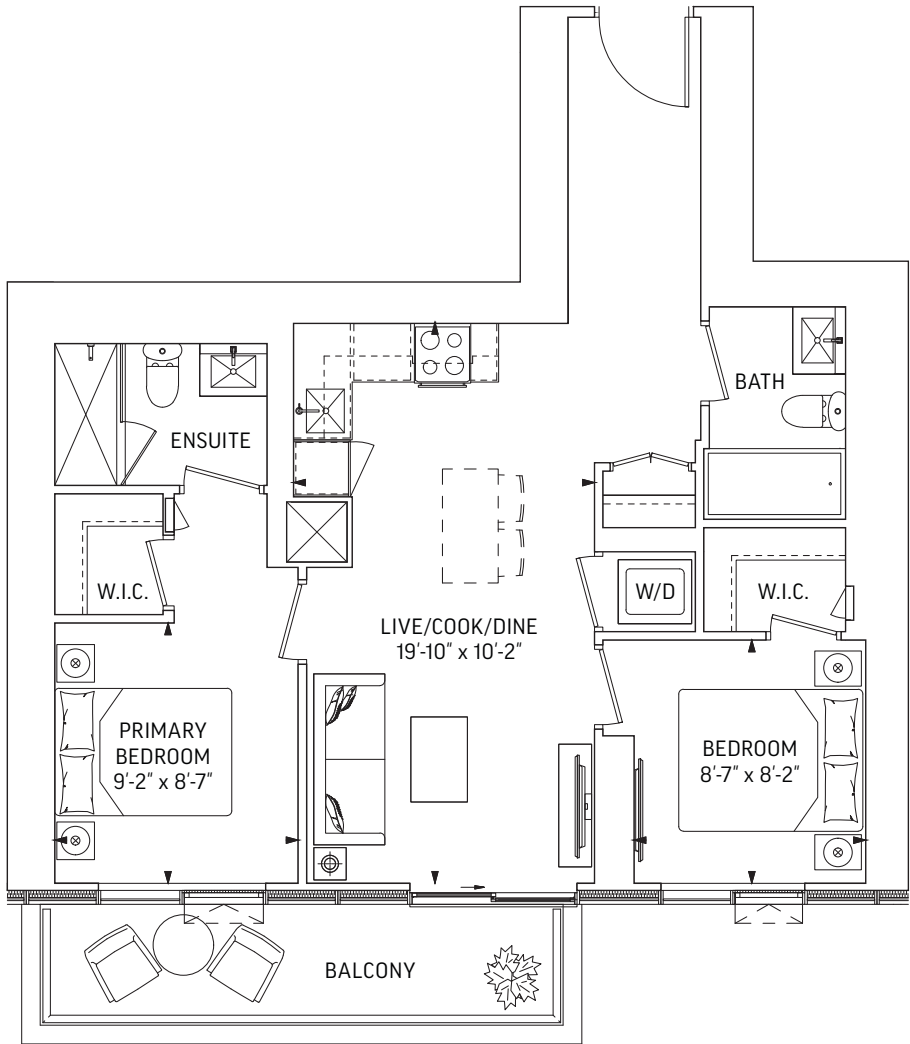

# Q756 • 2 BEDROOM

756 SQ.FT. OUTDOOR 69 SQ.FT.  
TOTAL 825 SQ.FT.

LEVEL 5