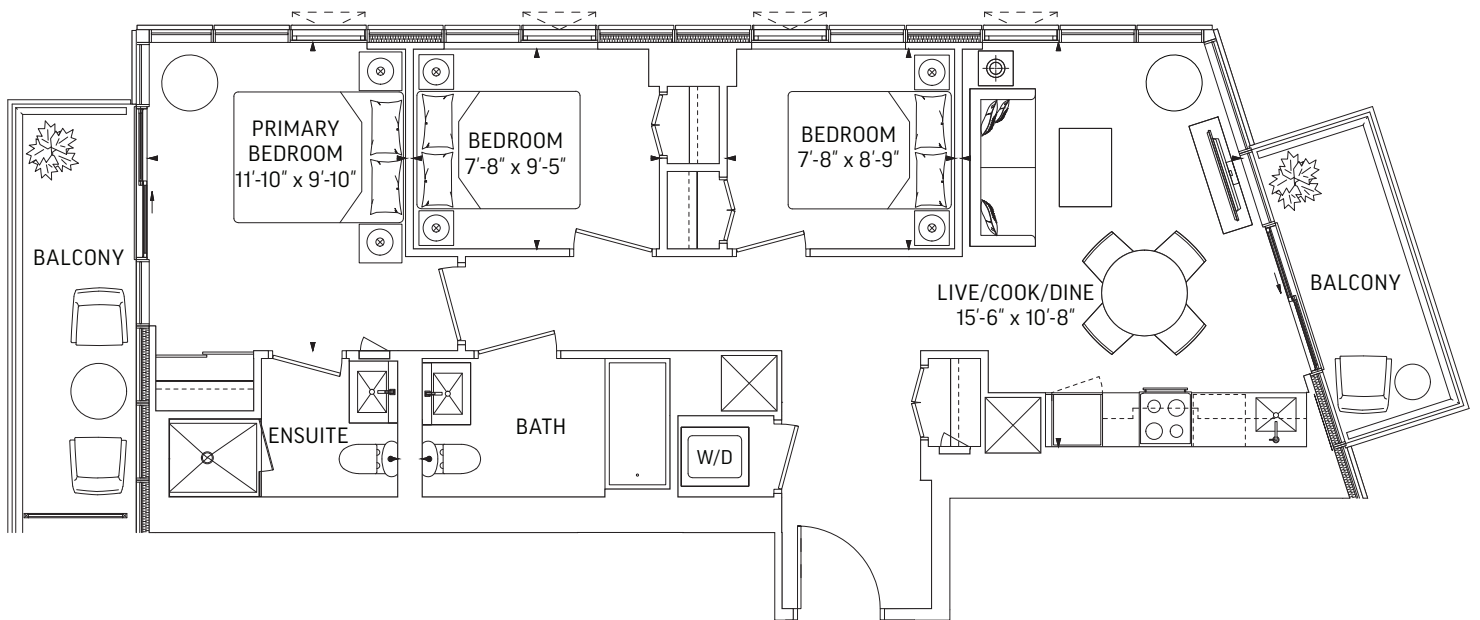

# Q825-BF • 3 BEDROOM

825 SQ.FT. OUTDOOR 64 SQ.FT. + 48 SQ.FT.  
TOTAL 937 SQ.FT.

LEVEL 32-34