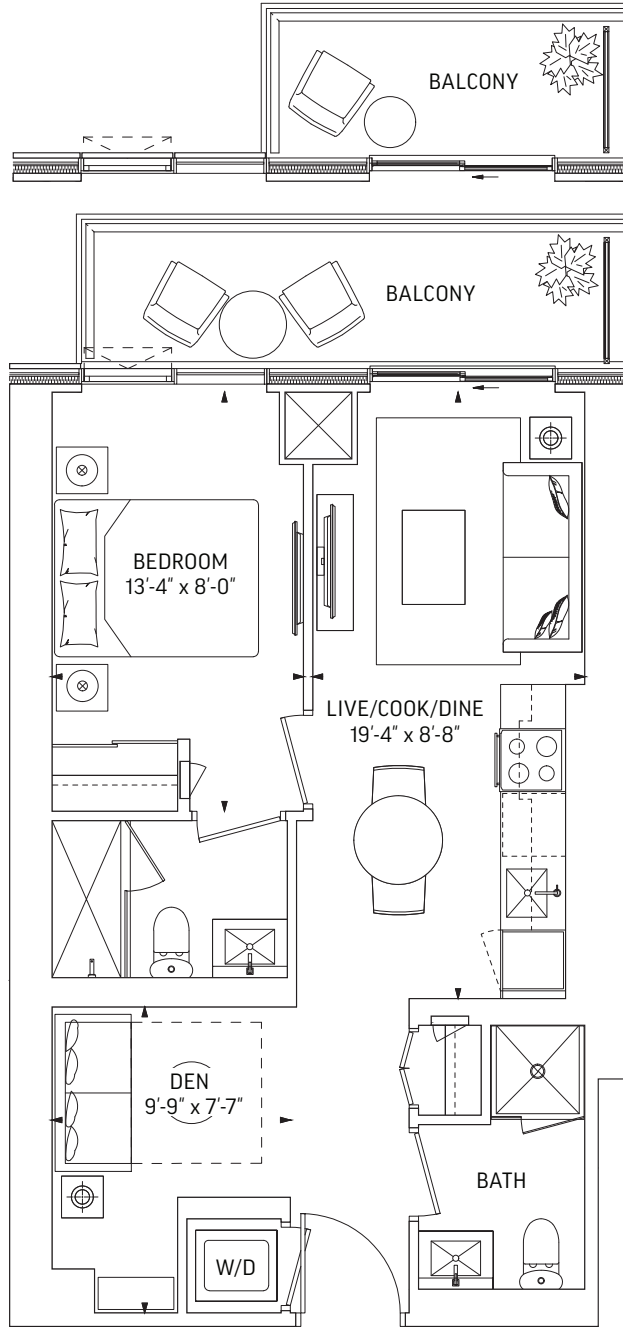

Q559 • 1 BEDROOM + DEN

559 SQ.FT. OUTDOOR 71 SQ.FT.
TOTAL 630 SQ.FT.

ALT BALCONIES
OUTDOOR 45 SQ.FT.

ALT BALCONIES
OUTDOOR 71 SQ.FT.

LEVEL 32-59